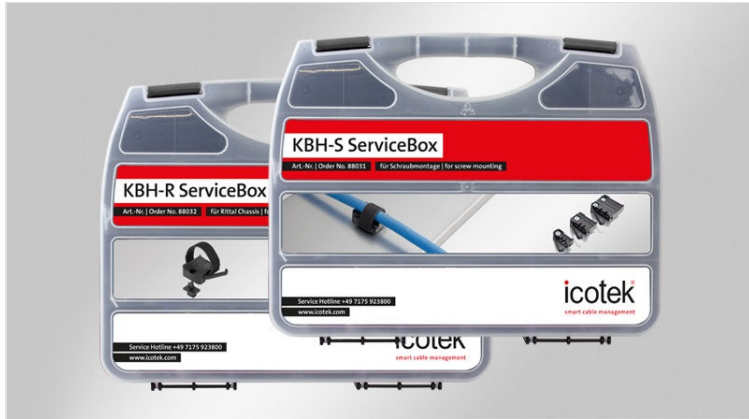

KBH ServiceBox

KBH (KBH) KBH KBH KBH KBH

RoHS
compliant

Made in
Germany

REACH
COMPLIANCE

KBH KBH KBH

KBH KBH KBH KBH

EAN **88031**
4251269332
791
1
KBH: **KLKB 200 x**
13, KLKB
300 x 17,
KLKB 10, KLB
15, KLB 20,
KLB 25
KBH KBH **5,3 mm**

EAN

□□ □□:

88032
4251269332
807
1
KLKB 200 x
13, KLKB
300 x 17,
KLB 10, KLB
15, KLB 20,
KLB 25

EAN

□□ □□:

88033
4251269332
814
1
KLKB 200 x
13, KLKB
300 x 17,
KLB 10, KLB
15, KLB 20,
KLB 25

EAN

□□ □□: